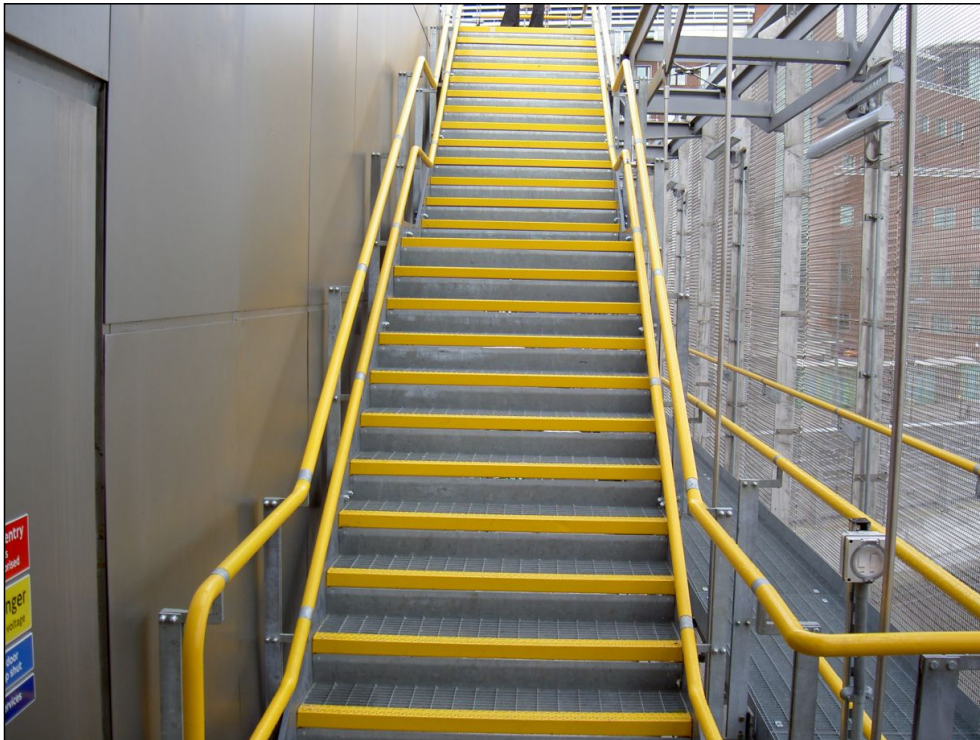

Stair Treads/Landings

Type SP-M - 30x75/25x2SP-M/60x3mm (Galvanised + Polyester Powder Coating
RAL1003 to front nosing)

Stair Treads/Landings

Type SP-M - 30x75/25x2SP-M/60x3mm (Galvanised + Polyester Powder Coating
RAL1003 to front nosing)

Stair Treads/Landings

Type SP-M - 30x75/25x2SP-M/60x3mm (Galvanised + Polyester Powder Coating
RAL1003 to front nosing)