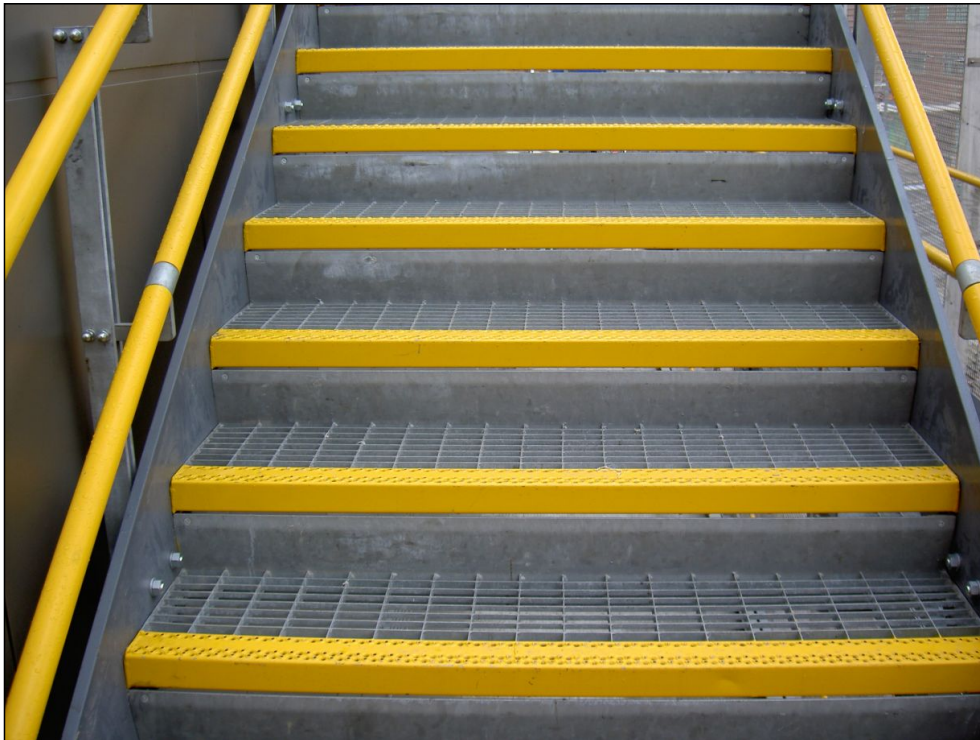

Stair Treads/Landings

Type SP-M - 30x75/25x2SP-M/60x3mm (Galvanised + Polyester Powder Coating
RAL1003 to front nosing)

Stair Treads/Landings

Type SP-M - 30x75/25x2SP-M/60x3mm (Galvanised + Polyester Powder Coating
RAL1003 to front nosing)

Stair Treads/Landings

Type SP-M - 30x75/25x2SP-M/60x3mm (Galvanised + Polyester Powder Coating
RAL1003 to front nosing)