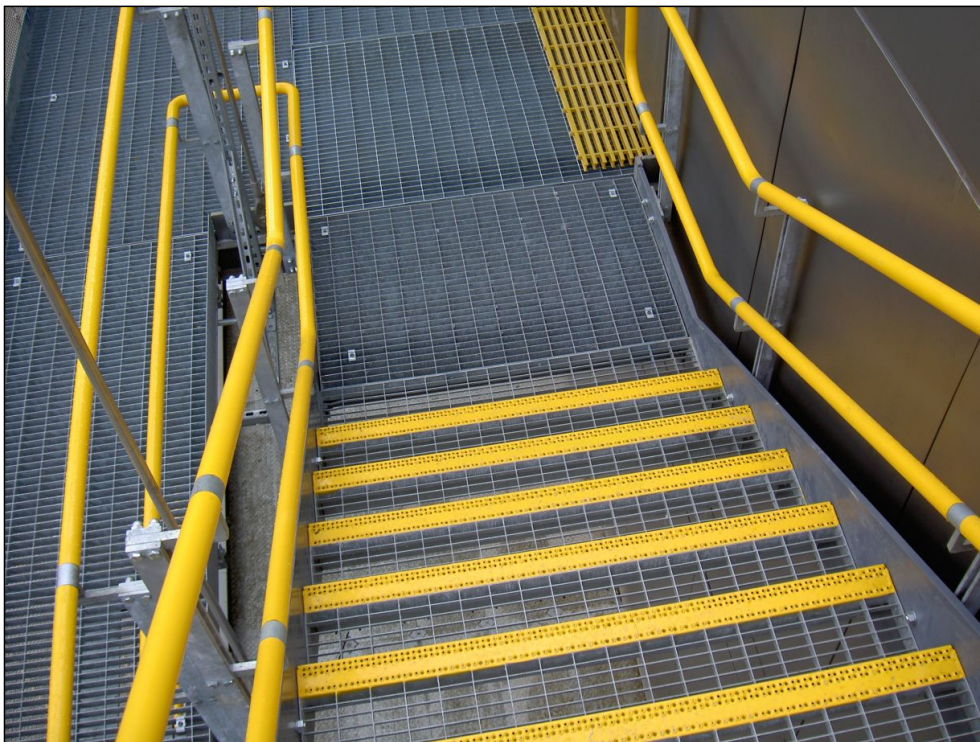

Stair Treads/Landings

Type SP-M - 30x75/25x2SP-M/60x3mm (Galvanised + Polyester Powder Coating
RAL1003 to front nosing)

Stair Treads/Landings

Type SP-M - 30x75/25x2SP-M/60x3mm (Galvanised + Polyester Powder Coating
RAL1003 to front nosing)

Stair Treads/Landings

Type SP-M - 30x75/25x2SP-M/60x3mm (Galvanised + Polyester Powder Coating
RAL1003 to front nosing)