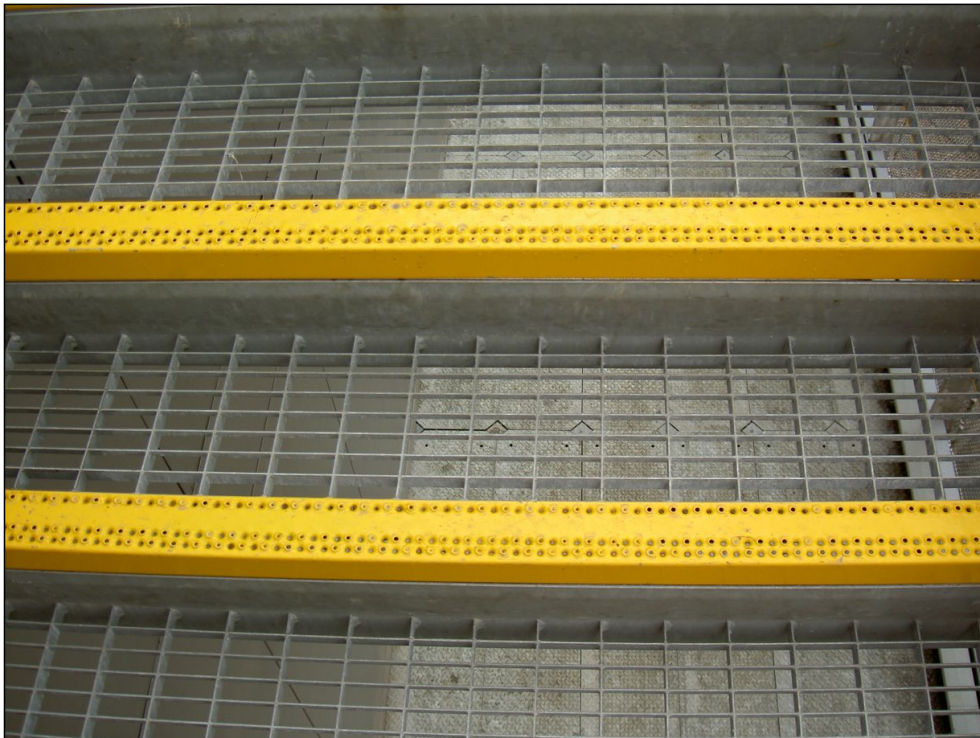

Stair Treads/Landings

Type SP-M - 30x75/25x2SP-M/60x3mm (Galvanised + Polyester Powder Coating
RAL1003 to front nosing)

Stair Treads/Landings

Type SP-M - 30x75/25x2SP-M/60x3mm (Galvanised + Polyester Powder Coating
RAL1003 to front nosing)

Stair Treads/Landings

Type SP-M - 30x75/25x2SP-M/60x3mm (Galvanised + Polyester Powder Coating
RAL1003 to front nosing)