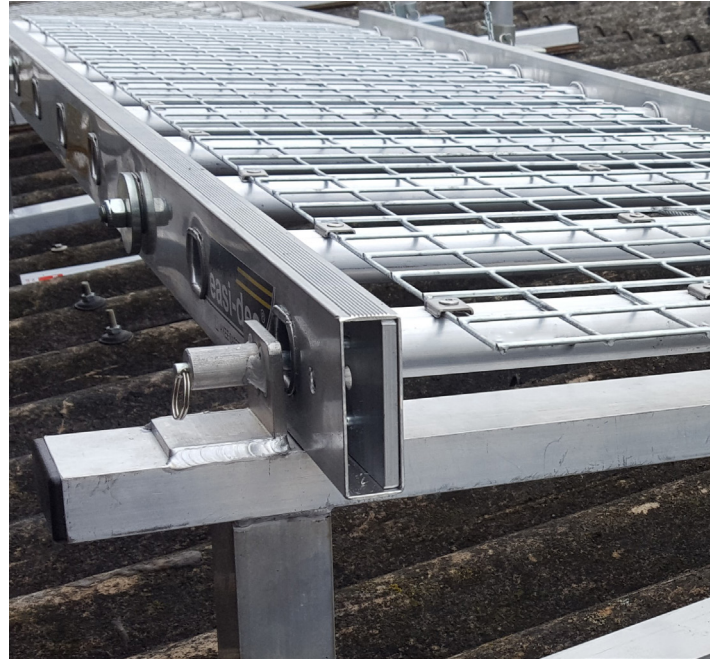

TRAVERSE BOARD-WALK OPTION