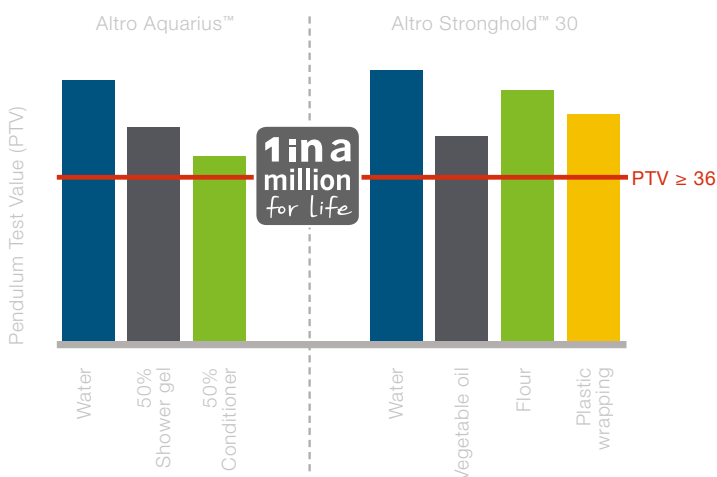

Altro Stronghold 30
(PTV ≥ 55 , R12) for kitchens

Specialist safety floors
for wet environments

A unique, impervious system
for hospital hygiene

HSE minimum standard of PTV ≥ 36 for
Altro Aquarius and Altro Stronghold 30

Healthcare associated
infections are
estimated to cost the
NHS approximately

**£1 billion
a year***

*National Audit Office.

“We chose Altro’s range of products because of their suitability for clinical environments in terms of safety and hygiene. They also offer a great range of colours, tones and textures, which gives us the flexibility to create an appealing, modern, design-led environment.”