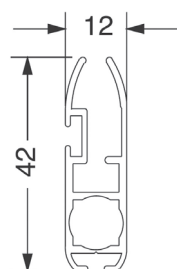

Hem Bar

Astralux 4000

room darkening systems

Fixing Details

63mm Cassette

83mm Cassette

110mm Cassette

130mm Cassette