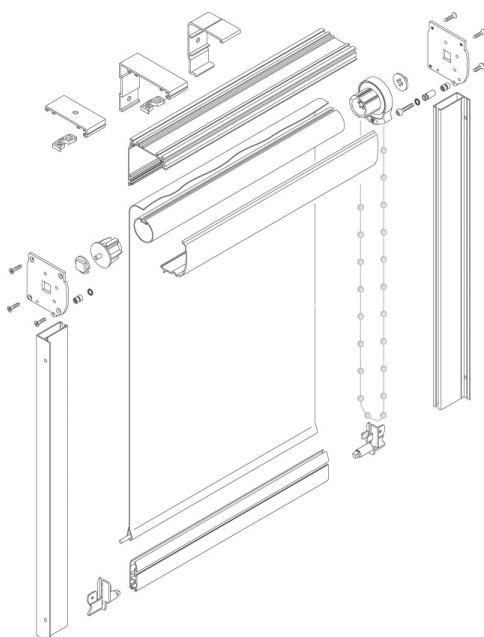

SYSTEM 4000