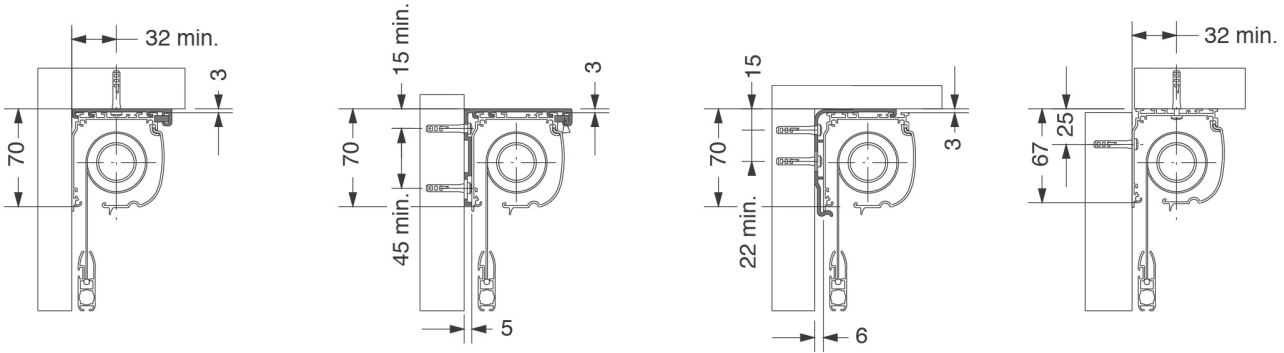

Hem Bar

Astralux 4000

room darkening systems

Fixing Details

63mm Cassette

83mm Cassette

110mm Cassette

130mm Cassette