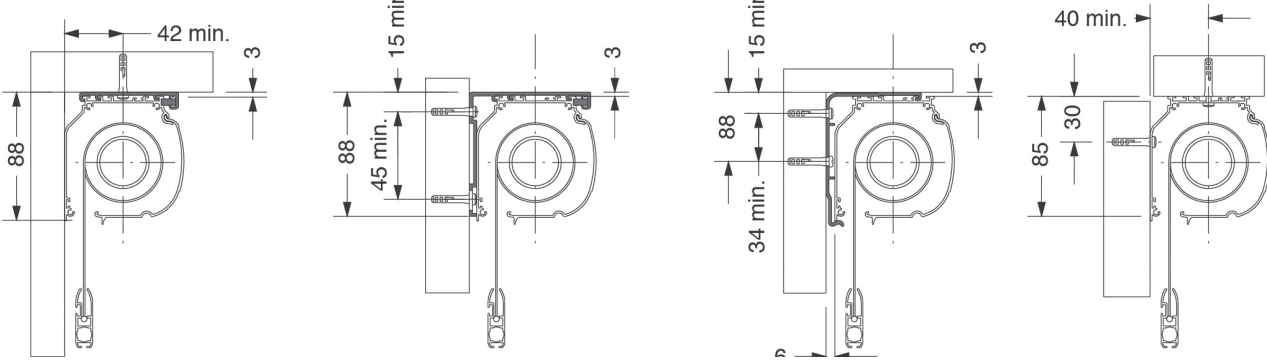

Hem Bar

Astralux 4000

room darkening systems

Fixing Details

63mm Cassette

83mm Cassette

110mm Cassette

130mm Cassette