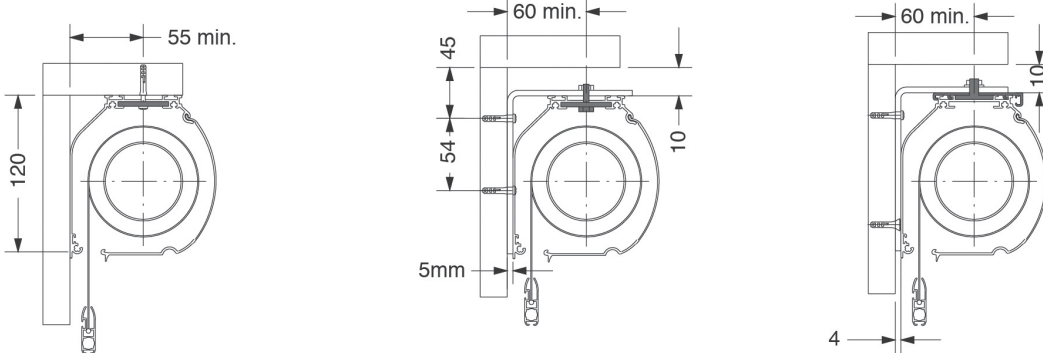

Hem Bar

Astralux 4000

room darkening systems

Fixing Details

63mm Cassette

83mm Cassette

110mm Cassette

130mm Cassette