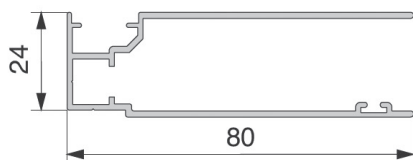

Side Channels

Standard