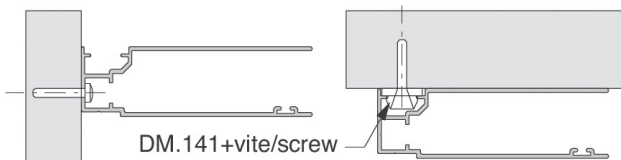

Side Channels

Standard