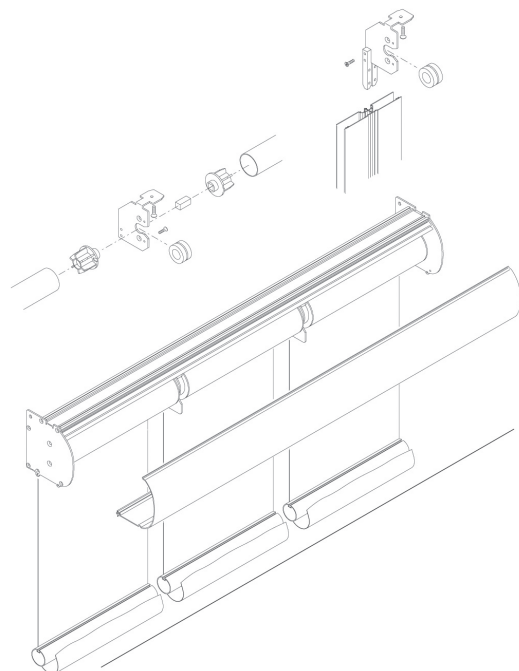

SYSTEM 4000