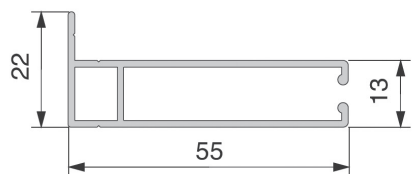

Hem Bar

Astralux 4000

room darkening systems

Fixing Details

63mm Cassette

83mm Cassette

110mm Cassette

130mm Cassette