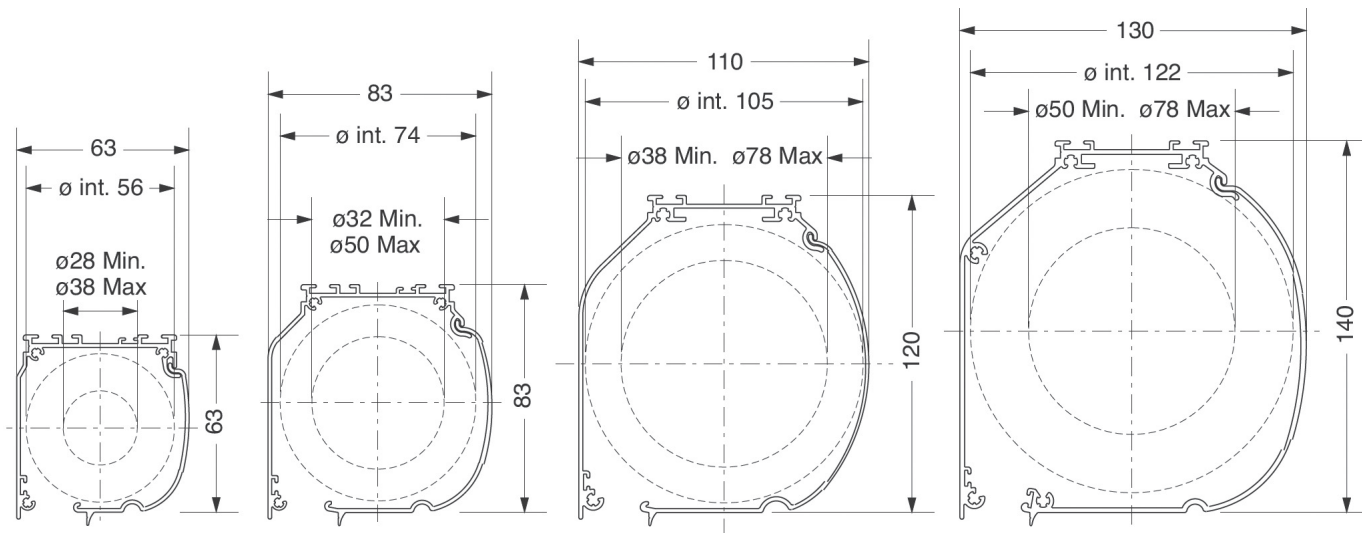

Astralux 4000

room darkening systems

Headboxes