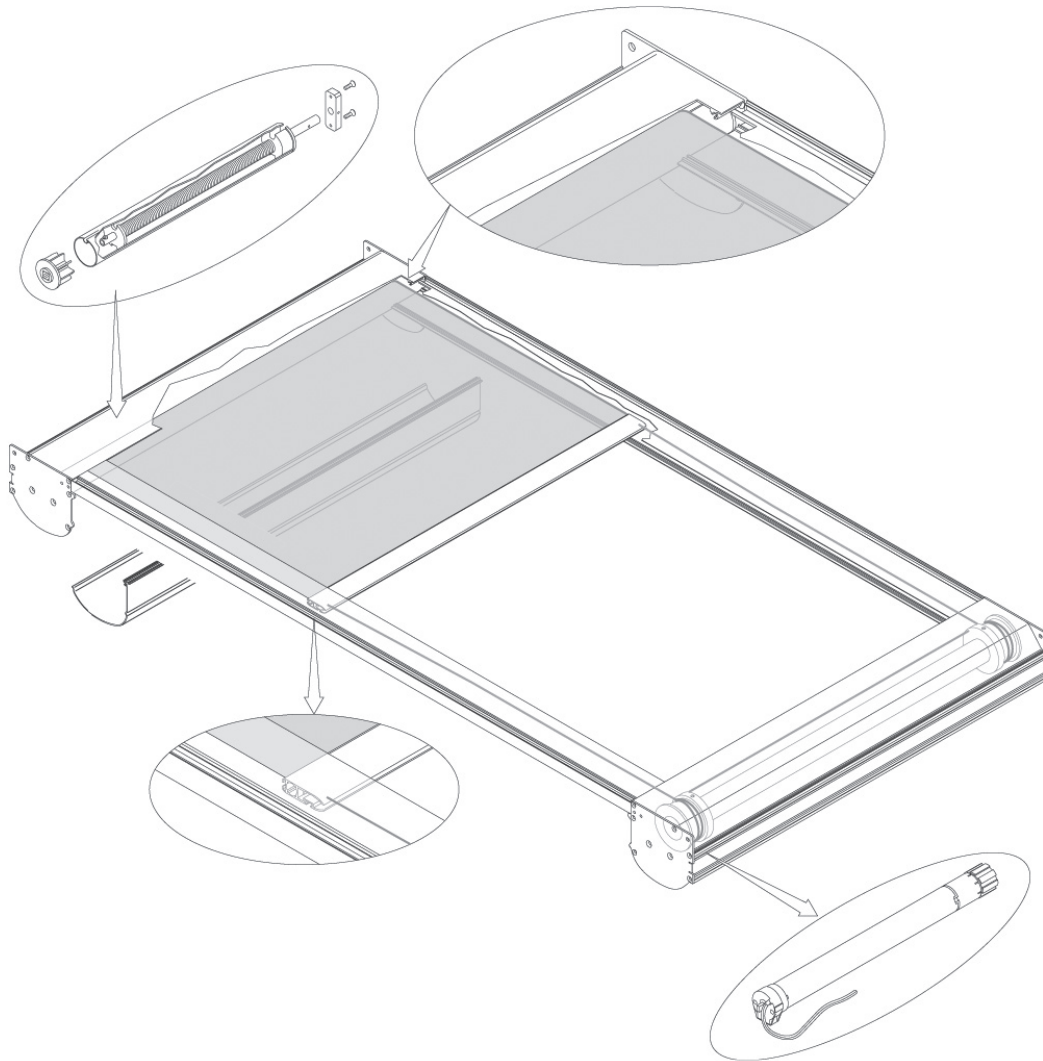

Astralux 4000

room darkening systems

Rooflight System

Astralux products are available from:

Dearnleys

Dearnleys Limited
120-128 Wrenthorpe Road · Wrenthorpe
Wakefield · West Yorkshire WF2 0JN · England
T: 01924 371 791 F: 01924 386 001
E: info@dearnleys.com

Astralux has a policy of continuous improvement and therefore reserve the right to amend ranges and specifications without notice. Your Astralux dealer will be pleased to assist you. Whilst we have taken care over the production of this information Astralux and its dealers cannot be held responsible for any errors or omissions.