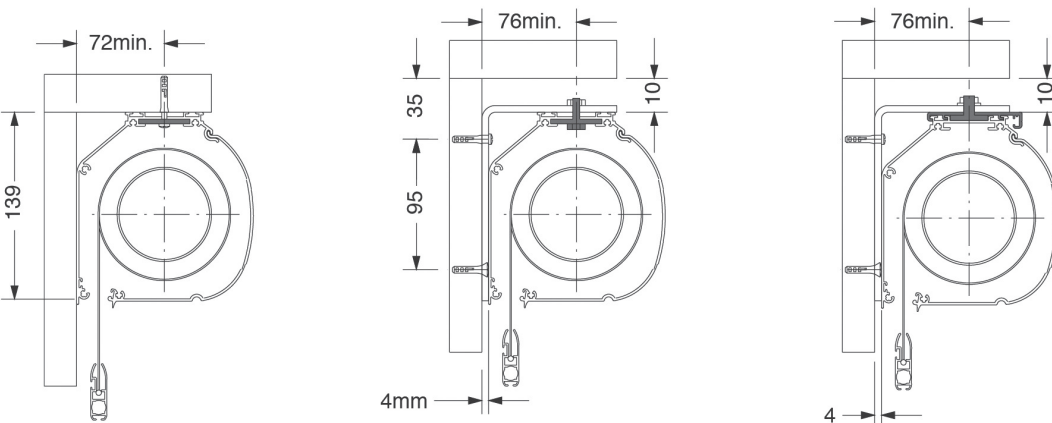

Hem Bar

Astralux 4000

room darkening systems

Fixing Details

63mm Cassette

83mm Cassette

110mm Cassette

130mm Cassette